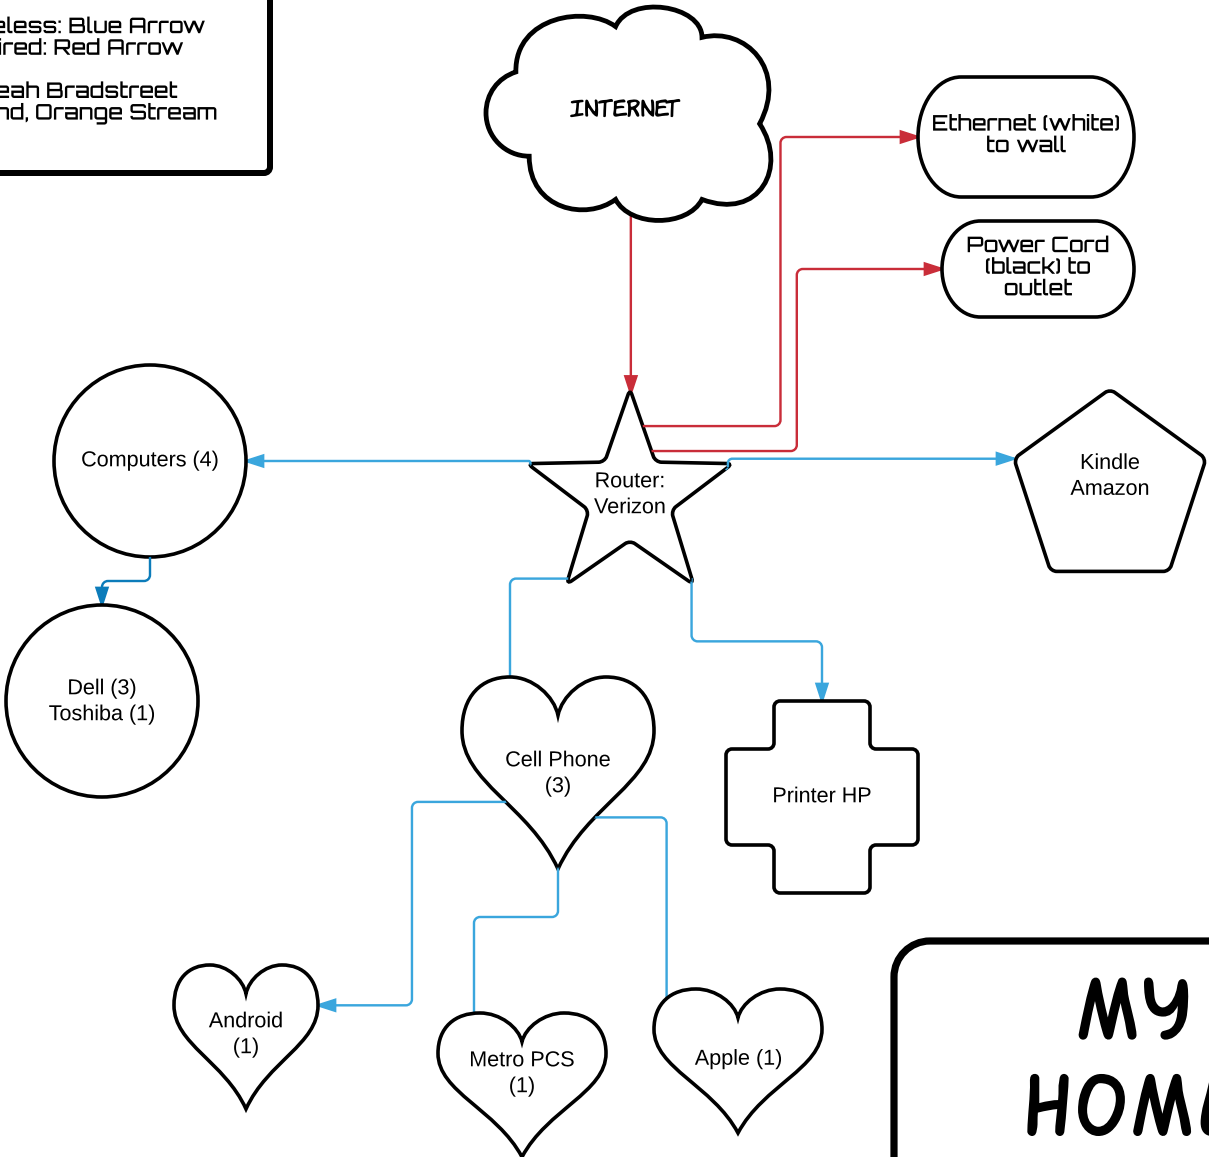

Key/Legend
 Wireless: Blue Arrow
 Wired: Red Arrow
 Leah Bradstreet
 B Band, Orange Stream

MY HOME NETWORK